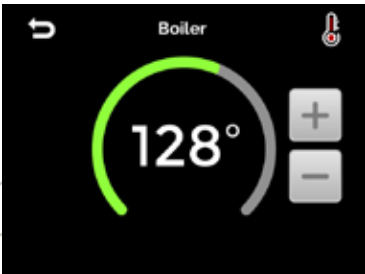

Boiler temperature setting