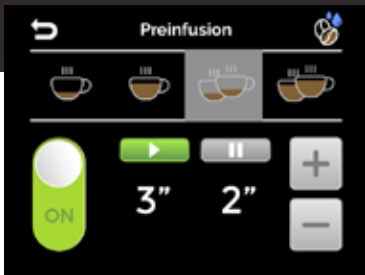

Programmable pre-infusion times